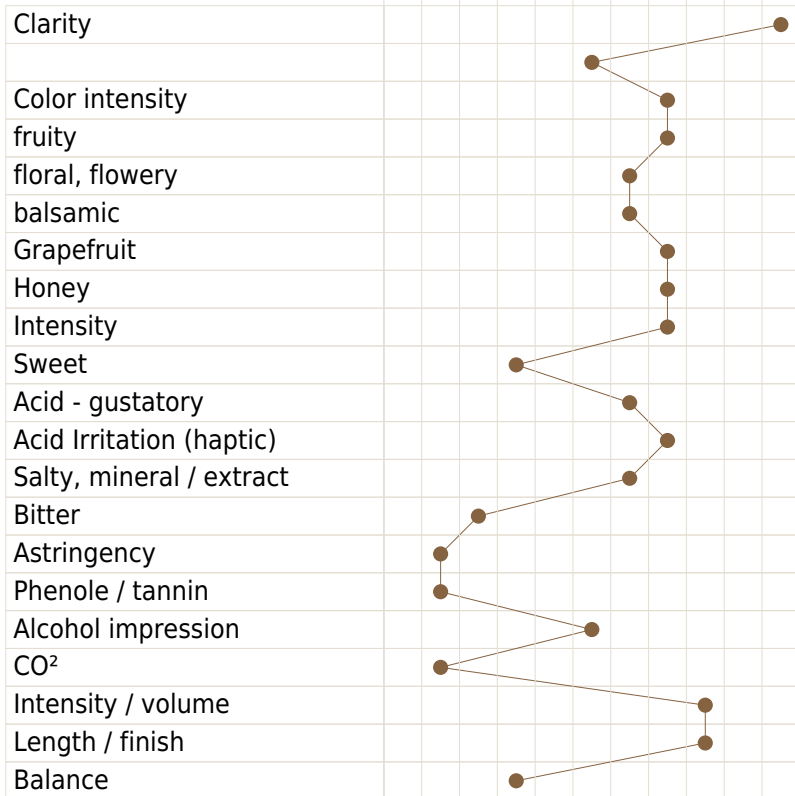

Solaris
WITT - Der Wein aus der Lüneburger Heide
rated 05.03.2022

Total points	88	AWARD: SILVER
Category	white wine	50759
Vintage	2021	
Primary grape / grape varietie	Solaris	
Quality	Deutscher Wein	
Country - region	Deutschland - Niedersachsen	
Alcohol in vol.%	12.50	
Residual sugar in g/l	6.00	
Acid in g/l	7.80	
Sulphur free/total in mg/l		
Aged in / Form of maturation	Edelstahl - reduktiv	

analysis - intensity assessment

little->clearly significantly recognisable

0 1 2 3 4 5 6 7 8 9 10

ranking - quality assessment

Fault drinkable->perfect

0 1 2 3 4 5 6 7 8 9 10

Summary

stylistics

reductive - - - oxidative	0	1	2	3	4	5	6	7	8	9	10
modern - - - traditionel	0	1	2	3	4	5	6	7	8	9	10

exaltation

little - - - much	0	1	2	3	4	5	6	7	8	9	10
-------------------	---	---	---	---	---	---	---	---	---	---	----