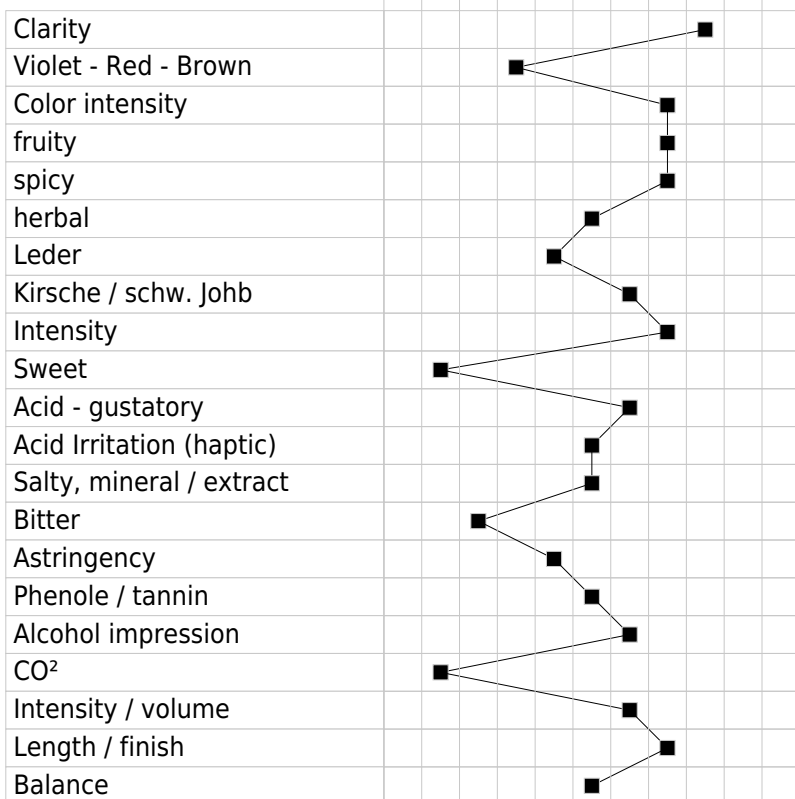

**Syrah SSA
Pago Casa Gran
rated 02.10.2021**

Total points	87	Award: Silver
Category	red wine	50047
Vintage	2020	
Primary grape / grape varietie	Syrah	
Quality	DOP / DO	
Country - region	Spanien - Valencia	
Alcohol in vol.%	13.50	
Residual sugar in g/l	2.17	
Acid in g/l	6.10	
Sulphur free/total in mg/l	0 / 3	
Aged in / Form of maturation	Edelstahl - reduktiv	

analysis - intensity assessment

little->clearly significantly recognisable

0 1 2 3 4 5 6 7 8 9 10

ranking - quality assessment

Fault drinkable->perfect

0 1 2 3 4 5 6 7 8 9 10

Summary

stylistics

reductive - - - oxidative	0	1	2	3	4	5	6	7	8	9	10
modern - - - traditionel	0	1	2	3	4	5	6	7	8	9	10

exaltation

little - - - much	0	1	2	3	4	5	6	7	8	9	10
-------------------	---	---	---	---	---	---	---	---	---	---	----