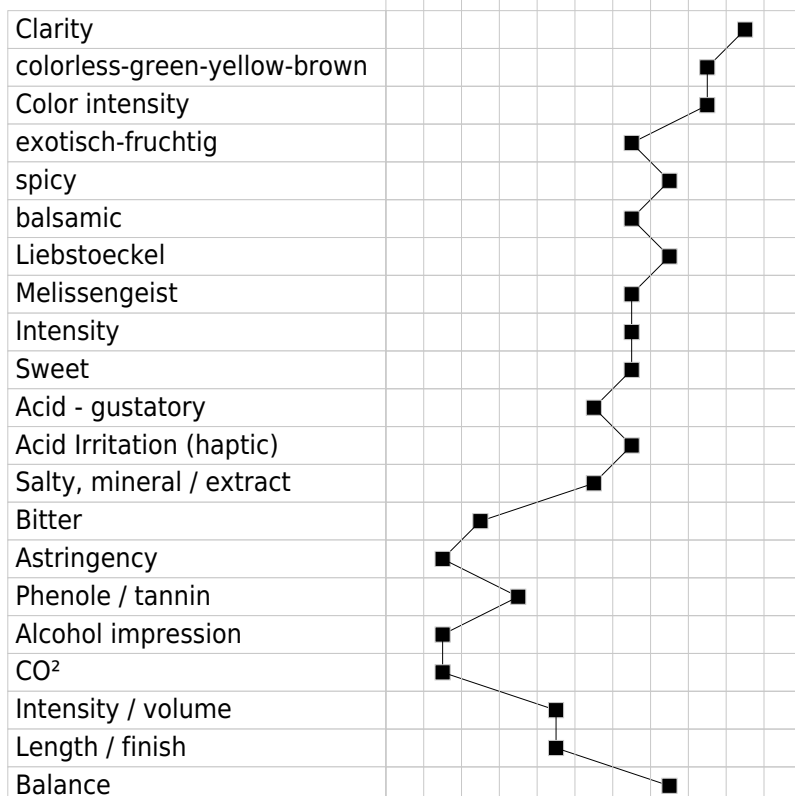

Phoenix - Solaris halbtrocken Schloß Rattey rated 14.11.2020

Total points	88	Award: Silver
Category	white wine	47823
Vintage	2019	
Primary grape / grape varietie	Phoenix / Solaris	
Quality	g.g.A / Mecklenburger Landwein	
Country - region	Deutschland - Mecklenburg-Vorpommern	
Alcohol in vol.%	10.50	
Residual sugar in g/l	14.00	
Acid in g/l	6.50	
Sulphur free/total in mg/l	31/127	
Aged in / Form of maturation	Edelstahl - reduktiv	

analysis - intensity assessment

little->clearly significantly recognisable

0 1 2 3 4 5 6 7 8 9 10

ranking - quality assessment

Fault drinkable->perfect

0 1 2 3 4 5 6 7 8 9 10

Summary

stylistics

 reductive --- oxidative
 modern --- traditionel

0	1	2	3	4	5	6	7	8	9	10
0	1	2	3	4	5	6	7	8	9	10

exaltation

little --- much

0	1	2	3	4	5	6	7	8	9	10
---	---	---	---	---	---	---	---	---	---	----

Potential 2022