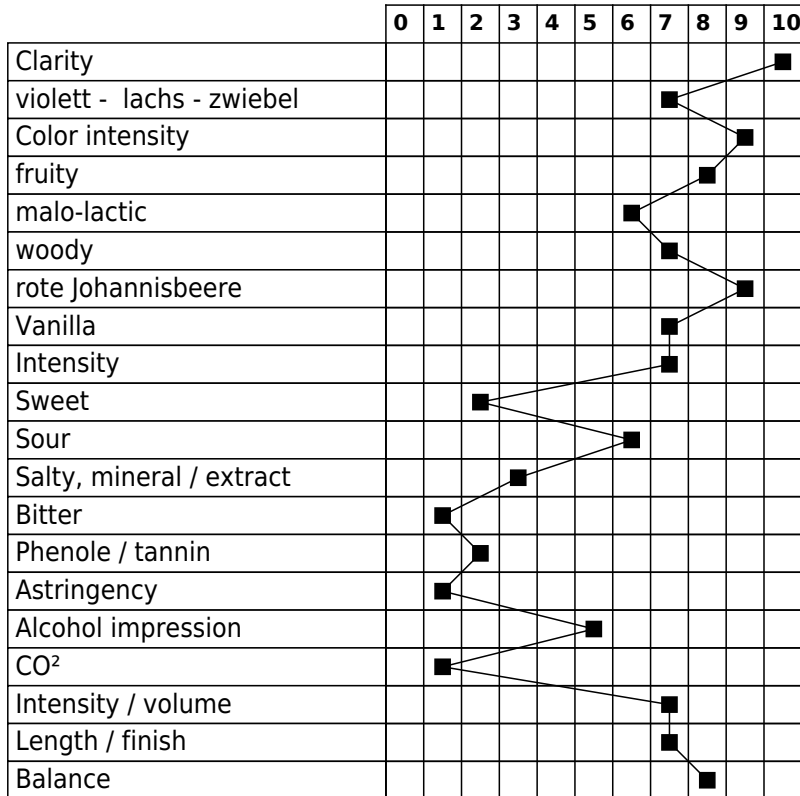

Award: Silver

Fault

Form of maturation

reductive - - - oxidative

0	1	2	3	4	5	6	7	8	9	10
---	---	---	---	---	---	---	---	---	---	----

modern - - - traditionel

0	1	2	3	4	5	6	7	8	9	10
---	---	---	---	---	---	---	---	---	---	----

analysis - intensity assessment

ranking - quality assessment

exaltation

little - - - much

0	1	2	3	4	5	6	7	8	9	10
---	---	---	---	---	---	---	---	---	---	----

Potential **2022**