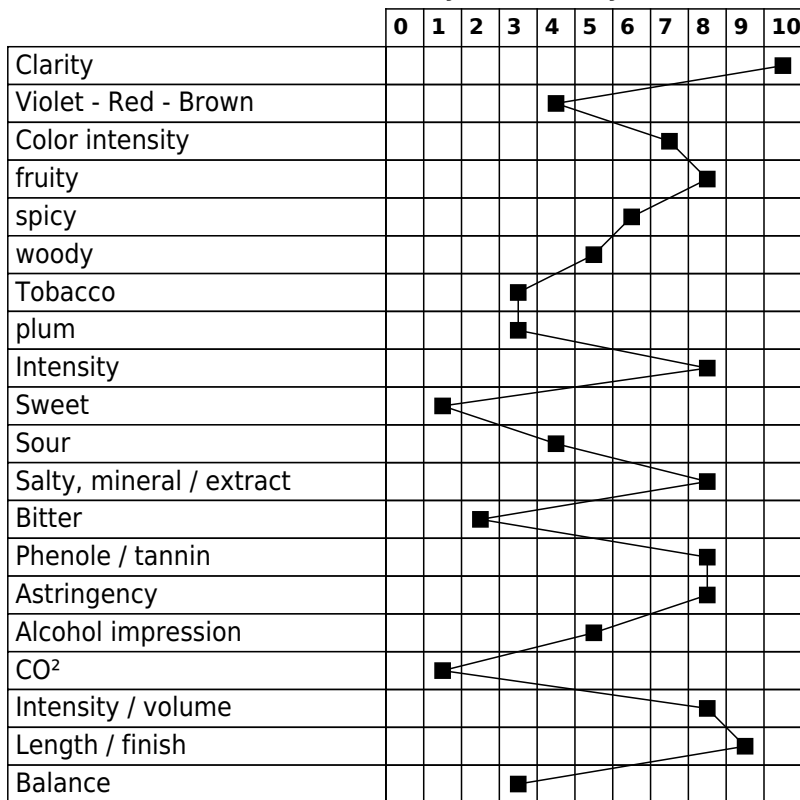

Cabernet Sauvignon Secret Reserve Shiloh Winery rated 18.02.2019

Award: Gold

Total points	95
ID	35777
Vintage	2016
Primary grape / grape varietie	Cabernet Sauvignon
Quality	GI - Geographical Indicator / PGO
Country - region	Israel - Judäisches Bergland / Jehuda
Alcohol in vol.%	15.00
Residual sugar in g/l	5.00
Acid in g/l	6.29
Aged in	Wooden barrel
Sulphur free/total in mg/l	127/28
Faultless	
Fault	
Defects/Fault/Diseases	
Form of maturation	

Faultless	
Fault	
Defects/Fault/Diseases	

reductive - - - oxidative	0	1	2	3	4	5	6	7	8	9	10
modern - - - traditionel	0	1	2	3	4	5	6	7	8	9	10

analysis - intensity assessment

ranking - quality assessment

exaltation											
little - - - much	0	1	2	3	4	5	6	7	8	9	10