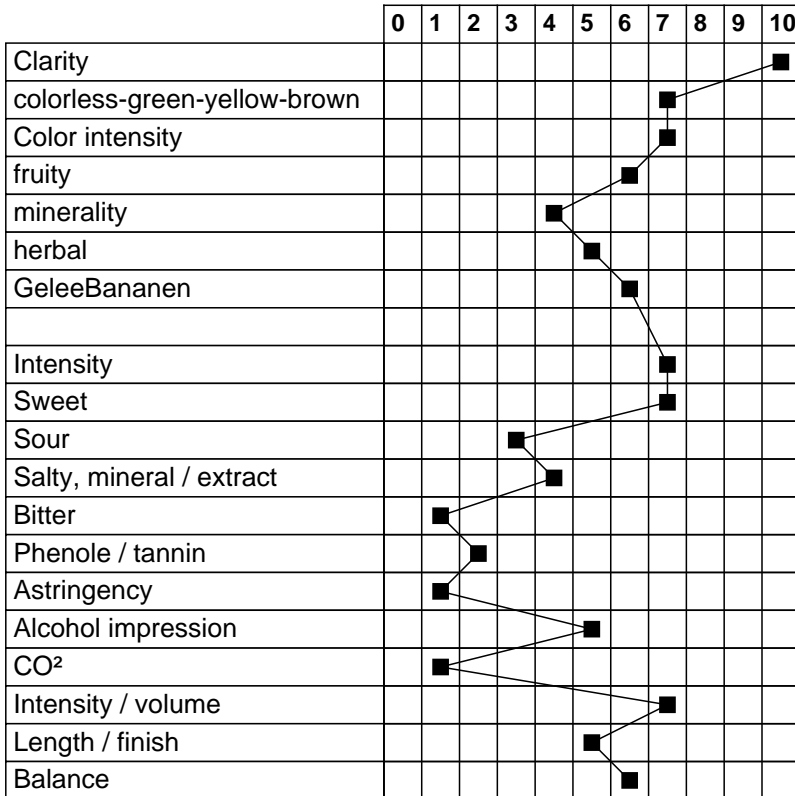

**Sommerach Katzenkopf Solaris Auslese - Johann Streng**  
**rated 28.10.2016**

<b>Total points</b>	<b>84</b>
ID Database	<b>28098</b>
Vintage	<b>2015</b>
Primary grape / grape varieties	<b>Solaris</b>
Quality	<b>Auslese</b>
Country - region	<b>Deutschland - Franken</b>
Alcohol in vol.%	<b>14.27</b>
Residual sugar in g/l	<b>89.50</b>
Acid in g/l	<b>6.10</b>
Aged in	<b>Steel barrel</b>
Faultless	<b>yes</b>
Fault	
Defects/Fault/Diseases	
Vinification	
reductive - - - oxidative	<b>0 1 2 3 4 5 6 7 8 9 10</b>
modern - - - traditional	<b>0 1 2 3 4 5 6 7 8 9 10</b>

**Award: Silver**

analysis - intensity assessment

ranking - quality assessment

Potential