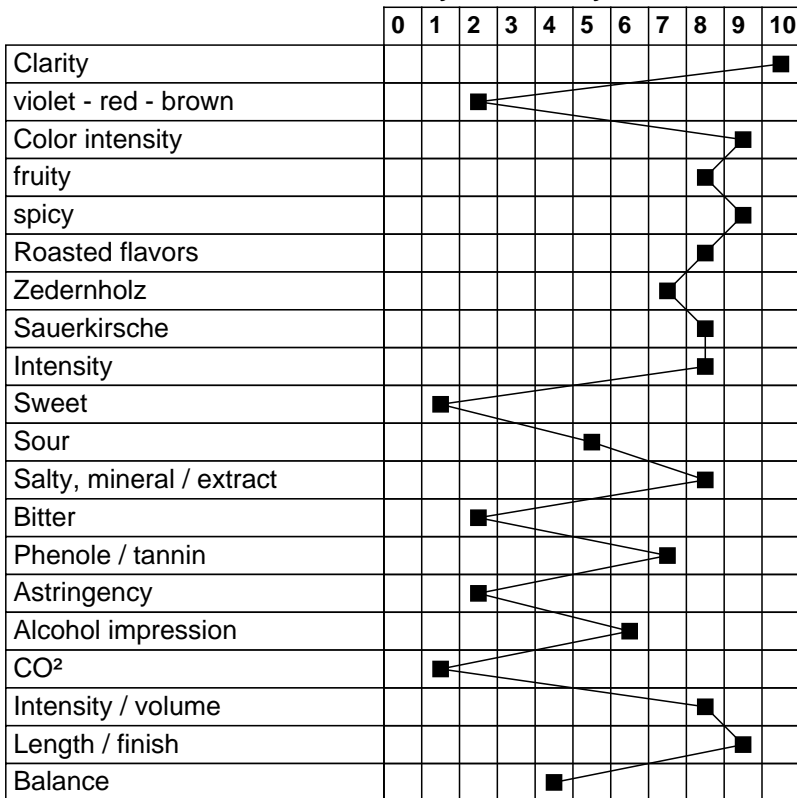

Syrah - Domaine Florian
rated 27.02.2015

Award: Gold

Total points	94
Database number	24317
Vintage	2012
Primary grape variety / grape v:	Syrah
Quality	PGI
Country - region	Griechenland - Makedonia - Naoussa
Alcohol in vol.%	14.50
Residual sugar in g/l	
Acid in g/l	6.50
Aged in	Barrique
Faultless	yes

Fault

Defects/Fault/Diseases

Vinification

reductive - - - oxidative
modern - - - traditional

0	1	2	3	4	5	6	7	8	9	10
0	1	2	3	4	5	6	7	8	9	10

analysis - intensity assessment

ranking - quality assessment

Potential **2025**